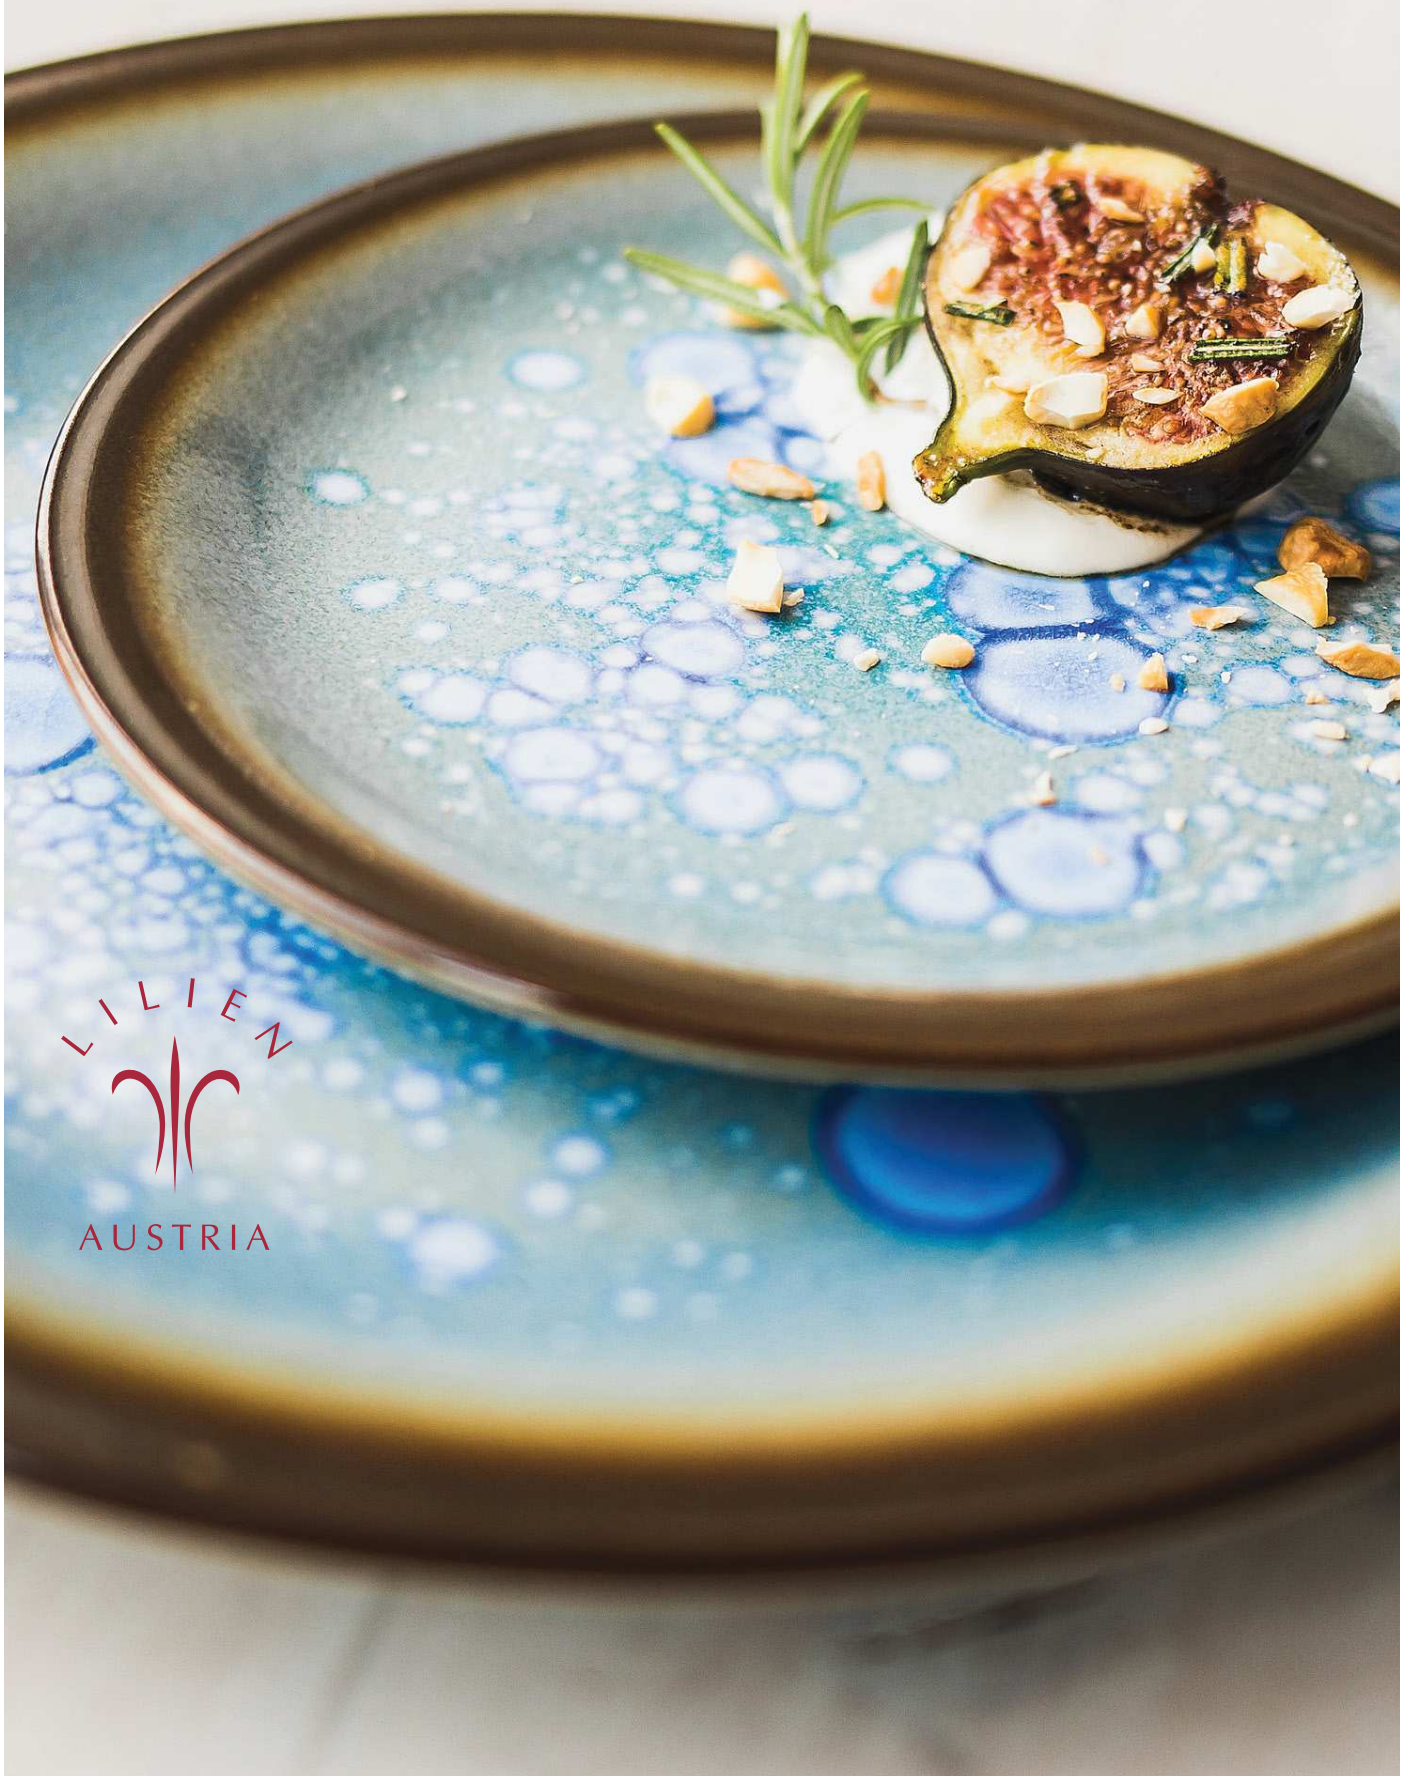

Coral

LILIENTZ
AUSTRIA

QCO2124.CORAL
plate 24 cm

QCO2119.CORAL
plate 19 cm

QCO2128.CORAL
plate 28 cm

QCO2130.CORAL
plate 31 cm

Coral

QCO1417.CORAL
bowl 17 cm